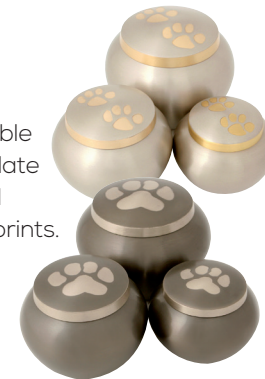

Code: V11

Pet Urns

These beautiful urns are available in three sizes and two styles. Slate & Silver with one paw print and Pewter & Brass with two paw prints.

Pewter Urns - Code: V07

Slate Urns - Code: V08